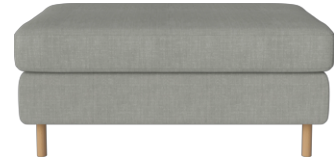

Width
100 cm

Depth
70 cm

Height
47 cm

Max weight capacity
110 Kg

The parcel's measurements
The parcel's measurements 1: 0.36 m³, 18.1 kg
(D 36.0 cm, W 93.0 cm, H 107.0 cm)

02-402-02

Scandinavia Pouf 85 x 70 cm