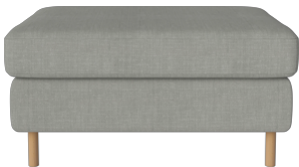

Width
85 cm

Depth
70 cm

Height
47 cm

Max weight capacity
110 Kg

The parcel's measurements
The parcel's measurements 1: 0.26 m³, 15.9 kg
(D 38.0 cm, W 71.0 cm, H 97.0 cm)

02-402-03

Scandinavia Pouf 85 x 70 cm with storage