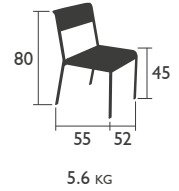

BELLEVIE

DESIGNED BY PAGNON & PELHAÏTRE

SEAT - dining height

8401 - CHAIR

Aluminium feet, frame, seat and backrest
Stacking: x 10 (stacked height: 1480 mm)

HIGH SEAT

8403 - HIGH STOOL WITHOUT BACKREST

Aluminium frame and seat

BELLEVIE (continued)

DESIGNED BY PAGNON & PELHAÏTRE

BENCHES -dining height

8410 - BENCH
Electro-galvanised steel seat
Aluminium base

14 KG

8415 - BENCH WITH BACKREST
Electro-galvanised steel seat
Aluminium base and backrest

18 KG

TABLE - dining height

8420 - TABLE 90 X 196
Aluminium table top and base

29 KG

LOW table

8450 - LOW TABLE
Aluminium table top and base

14 KG

BELLEVIE (continued)