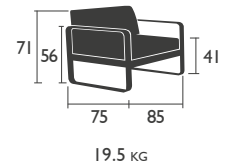

BELLEVIE (continued)

DESIGNED BY PAGNON & PELHAÏTRE

LOW seats

8440 - ARMCHAIR
Aluminium frame and base
Sunbrella fabric cushions (2 colours)

BELLEVIE SEAT CUSHIONS

Solution-dyed acrylic - Made exclusively for Fermob by Sunbrella®
Water-repellent, UV-resistant, mould-resistant, stain-resistant

Filling:

Seat: 2 high-resilience polyurethane foams for hold and comfort

Backrest: 3 high-resilience polyurethane foams for hold, comfort and firmness

Must be brought inside during bad weather

Available colours:

- 81 Off-white
- 79 Flannel grey

OFF-WHITE, RECOMMENDED
WITH THE 24 SHADES OF THE COLOUR CHART:

FLANNEL GREY, RECOMMENDED WITH FRAME:

● 19 Linen	● 14 Nutmeg	● 09 Russet	● 48 Rosemary	● 43 Chili	● 42 Liquorice
● 44 Plum	● 38 Steel Grey	● 26 Storm Grey	● 47 Anthracite	● 93 Pink praline	● 92 Deep blue

NEW

NEW