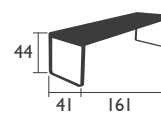

BELLEVIE

DESIGNED BY PAGNON & PELHAÏTRE

SEAT - dining height

8401 - CHAIR

Aluminium feet, frame, seat and backrest
Stacking: x 10 (stacked height: 1480 mm)

HIGH SEAT

8403 - HIGH STOOL WITHOUT BACKREST

Aluminium frame and seat

BELLEVIE (continued)

DESIGNED BY PAGNON & PELHAÏTRE

BENCHES -dining height

8410 - BENCH
Electro-galvanised steel seat
Aluminium base

14 KG

8415 - BENCH WITH BACKREST
Electro-galvanised steel seat
Aluminium base and backrest

18 KG

TABLE - dining height

8420 - TABLE 90 X 196
Aluminium table top and base

29 KG

LOW table

8450 - LOW TABLE
Aluminium table top and base

14 KG

BELLEVIE (continued)