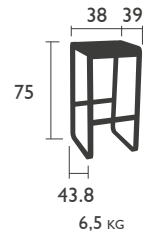

BELLEVIE

DESIGNED BY PAGNON & PELHAÏTRE

SEAT - dining height

8401 - CHAIR

Aluminium feet, frame, seat and backrest
Stacking: x 10 (stacked height: 1480 mm)

HIGH SEAT

8403 - HIGH STOOL WITHOUT BACKREST

Aluminium frame and seat

BELLEVIE (continued)

DESIGNED BY PAGNON & PELHAÏTRE

BENCHES -dining height

8410 - BENCH
Electro-galvanised steel seat
Aluminium base

14 KG

8415 - BENCH WITH BACKREST
Electro-galvanised steel seat
Aluminium base and backrest

18 KG

TABLE - dining height

8420 - TABLE 90 X 196
Aluminium table top and base

29 KG

LOW table

8450 - LOW TABLE
Aluminium table top and base

14 KG

BELLEVIE (continued)