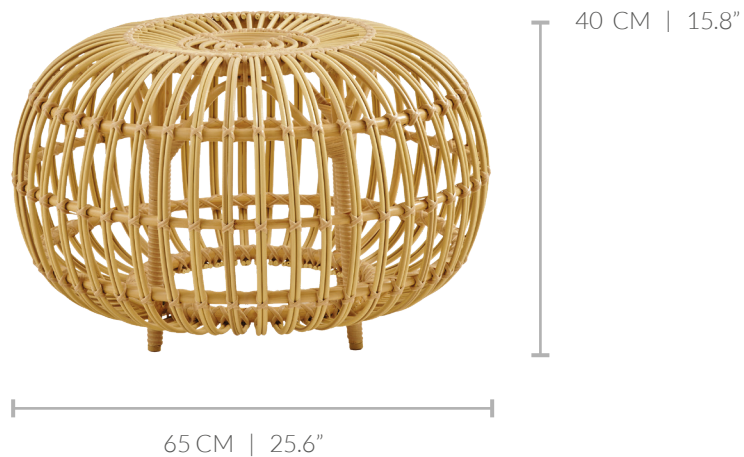

Product datasheet

NAME: OTTOMAN
SKU NO: FA-E16
DESIGNER: FRANCO ALBINI & FRANCA HELG
COLLECTION: EXTERIOR
MATERIAL: ALUMINIUM & ARTFIBRE
USAGE: OUTDOOR

Sika·Design[®]
HANDMADE FURNITURE

Dimensions

COLOR OPTIONS | VISIT OUR WEBSITE TO SEE STANDARD STOCK

NATURAL

ANTIQUE

DOVE WHITE

MOCCACHINO

© SIKA-DESIGN - ALL RIGHTS RESERVED

+45 6615 4224 - INFO@SIKA-DESIGN.COM - WWW.SIKA-DESIGN.COM