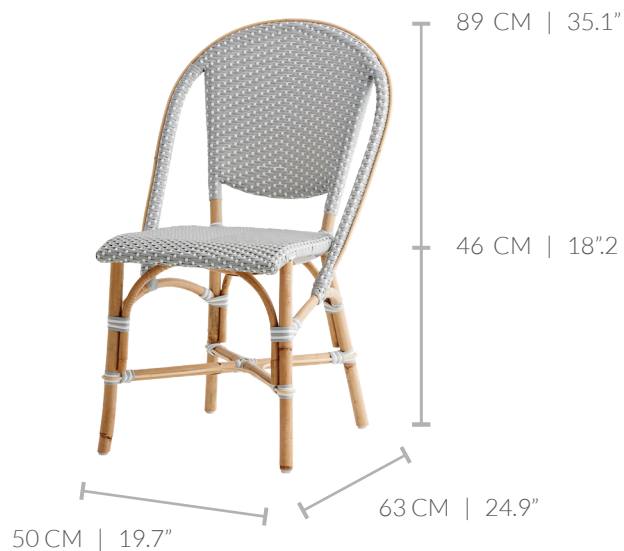

Product datasheet

NAME: SOFIE CHAIR
SKU NO: 9166
DESIGNER: SIKA-DESIGN
COLLECTION: AFFÄIRE
MATERIAL: RATTAN & ARTFIBRE
USAGE: INDOOR
CUSHION: NOT AVAILABLE

Sika·Design[®]
HANDMADE FURNITURE

Dimensions

COLOR OPTIONS | VISIT OUR WEBSITE TO SEE STANDARD STOCK