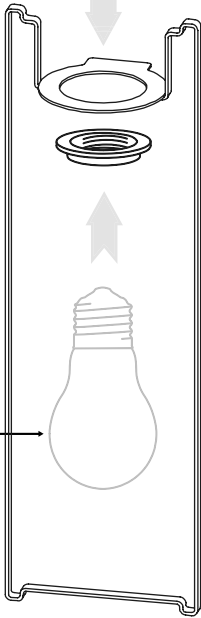

# ASSEMBLY GUIDE

① x 1 pc.

② x 1 pc.

③ x 1 pc.

Find assembly videos by using the QR code or by going online at our website  
**[umage.com/instructions](http://umage.com/instructions)**

A

1

MAX 15W LED